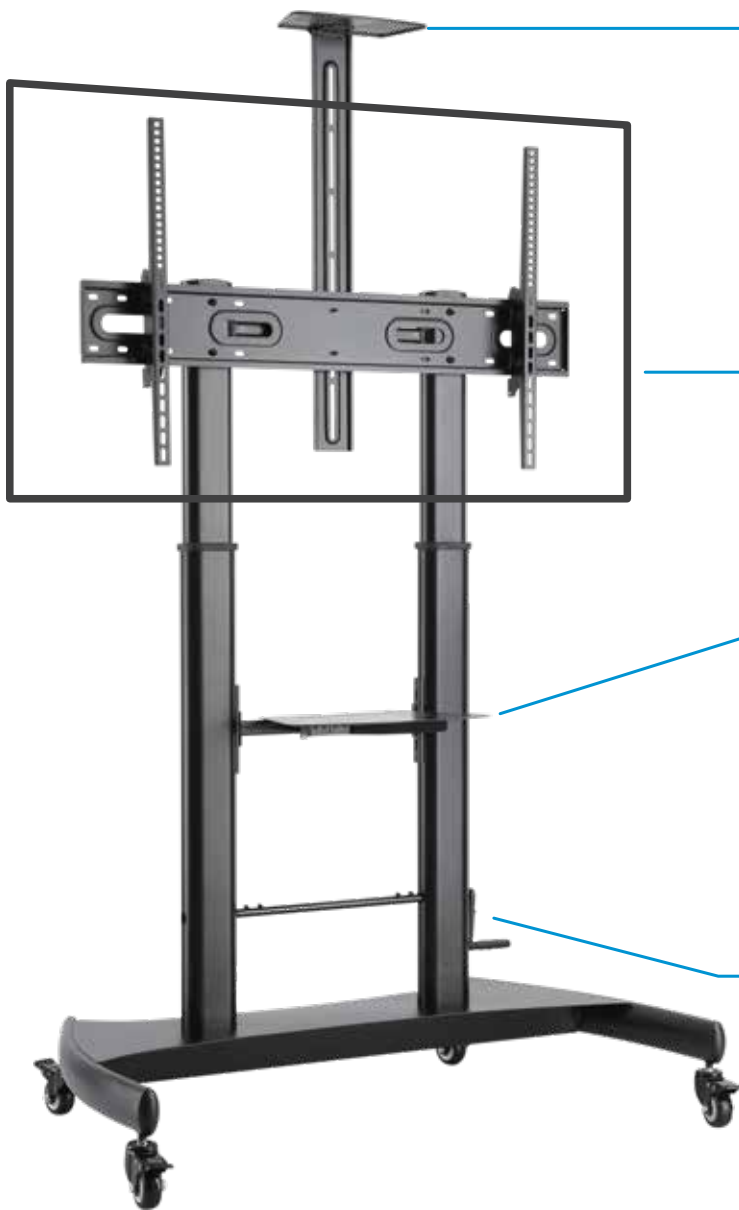

TVCART2

Height-Adjustable
Mobile TV Cart

TVCART2

Height Adjustable TV Cart

V7SEVEN

Height-Adjustable camera shelf
perfect for video conferencing

Perfect for large screens
up to 100"

Equipment and materials shelf
a solid platform for electronic
equipment and materials

Height-adjustable handle
allows for quick height adjustment
even after TV is mounted

TVCART2

Height Adjustable TV Cart

GENERAL

SKU:	7FK486 CA05190
MSRP:	499.99 EUR, 499.99 USD
Model:	TVCART2
EAN:	0662919107609
Warranty:	5 years
Compliance:	RoHS
Country Of Origin:	China
Package Includes:	Mount, hardware, instruction manual

DESIGN

Display Size (per display):	60" - 100" Displays
Material:	Steel, Plastic
Weight Limit:	220 lbs (100 kg)

PACKAGE DIMENSIONS

Package Dimensions (L/W/H):	130.5 x 80.5 x 17.7cm
Package Weight:	44.2 kg (97.44 lbs)

PRODUCT DIMENSIONS

Product Dim (L/W/H):	1220 x 710 x 2000-2300 mm (48.03 in x 27.95 in x 91.33 in)
----------------------	--

TECHNICAL

VESA Mount:	1000 x 600 mm, 400 x 400 mm, 600 x 400 mm, 800 x 400 mm, 800 x 600 mm
Height Adjustment:	1240~1640mm (48.8"~64.6")
Maximum Extension:	110x60x2x990mm, 100x50x2x745mm. (4.3"x2.4"x0.079"x39", 3.9"x2"x0.079"x29.3")
Weight Limit (per display):	100kg (220lbs)