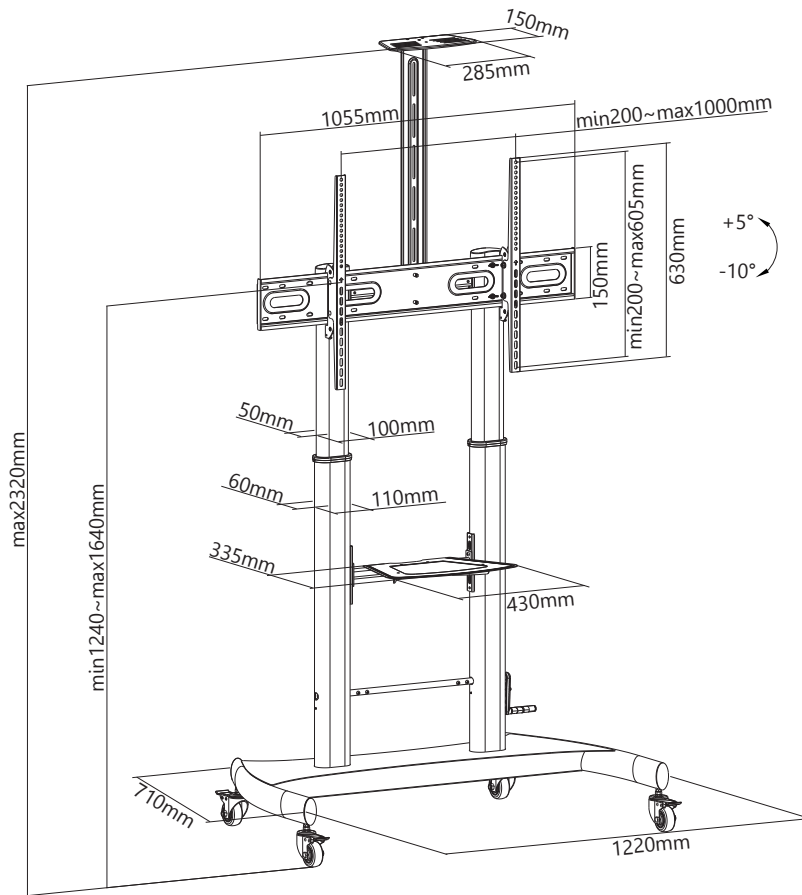

TVCART2

Height-Adjustable
Mobile TV Cart

TVCART2

Height Adjustable TV Cart

V7SEVEN

Height-Adjustable camera shelf
perfect for video conferencing

Perfect for large screens
up to 100"

Equipment and materials shelf
a solid platform for electronic
equipment and materials

Height-adjustable handle
allows for quick height adjustment
even after TV is mounted

TVCART2

Height Adjustable TV Cart

GENERAL

SKU:	7FK486 CA05190
MSRP:	499.99 EUR, 499.99 USD
Model:	TVCART2
EAN:	0662919107609
Warranty:	5 years
Compliance:	RoHS
Country Of Origin:	China
Package Includes:	Mount, hardware, instruction manual

DESIGN

Display Size (per display):	60" - 100" Displays
Material:	Steel, Plastic
Weight Limit:	220 lbs (100 kg)

PACKAGE DIMENSIONS

Package Dimensions (L/W/H):	130.5 x 80.5 x 17.7cm
Package Weight:	44.2 kg (97.44 lbs)

PRODUCT DIMENSIONS

Product Dim (L/W/H):	1220 x 710 x 2000-2300 mm (48.03 in x 27.95 in x 91.33 in)
----------------------	--

TECHNICAL

VESA Mount:	1000 x 600 mm, 400 x 400 mm, 600 x 400 mm, 800 x 400 mm, 800 x 600 mm
Height Adjustment:	1240~1640mm (48.8"~64.6")
Maximum Extension:	110x60x2x990mm, 100x50x2x745mm. (4.3"x2.4"x0.079"x39", 3.9"x2"x0.079"x29.3")
Weight Limit (per display):	100kg (220lbs)